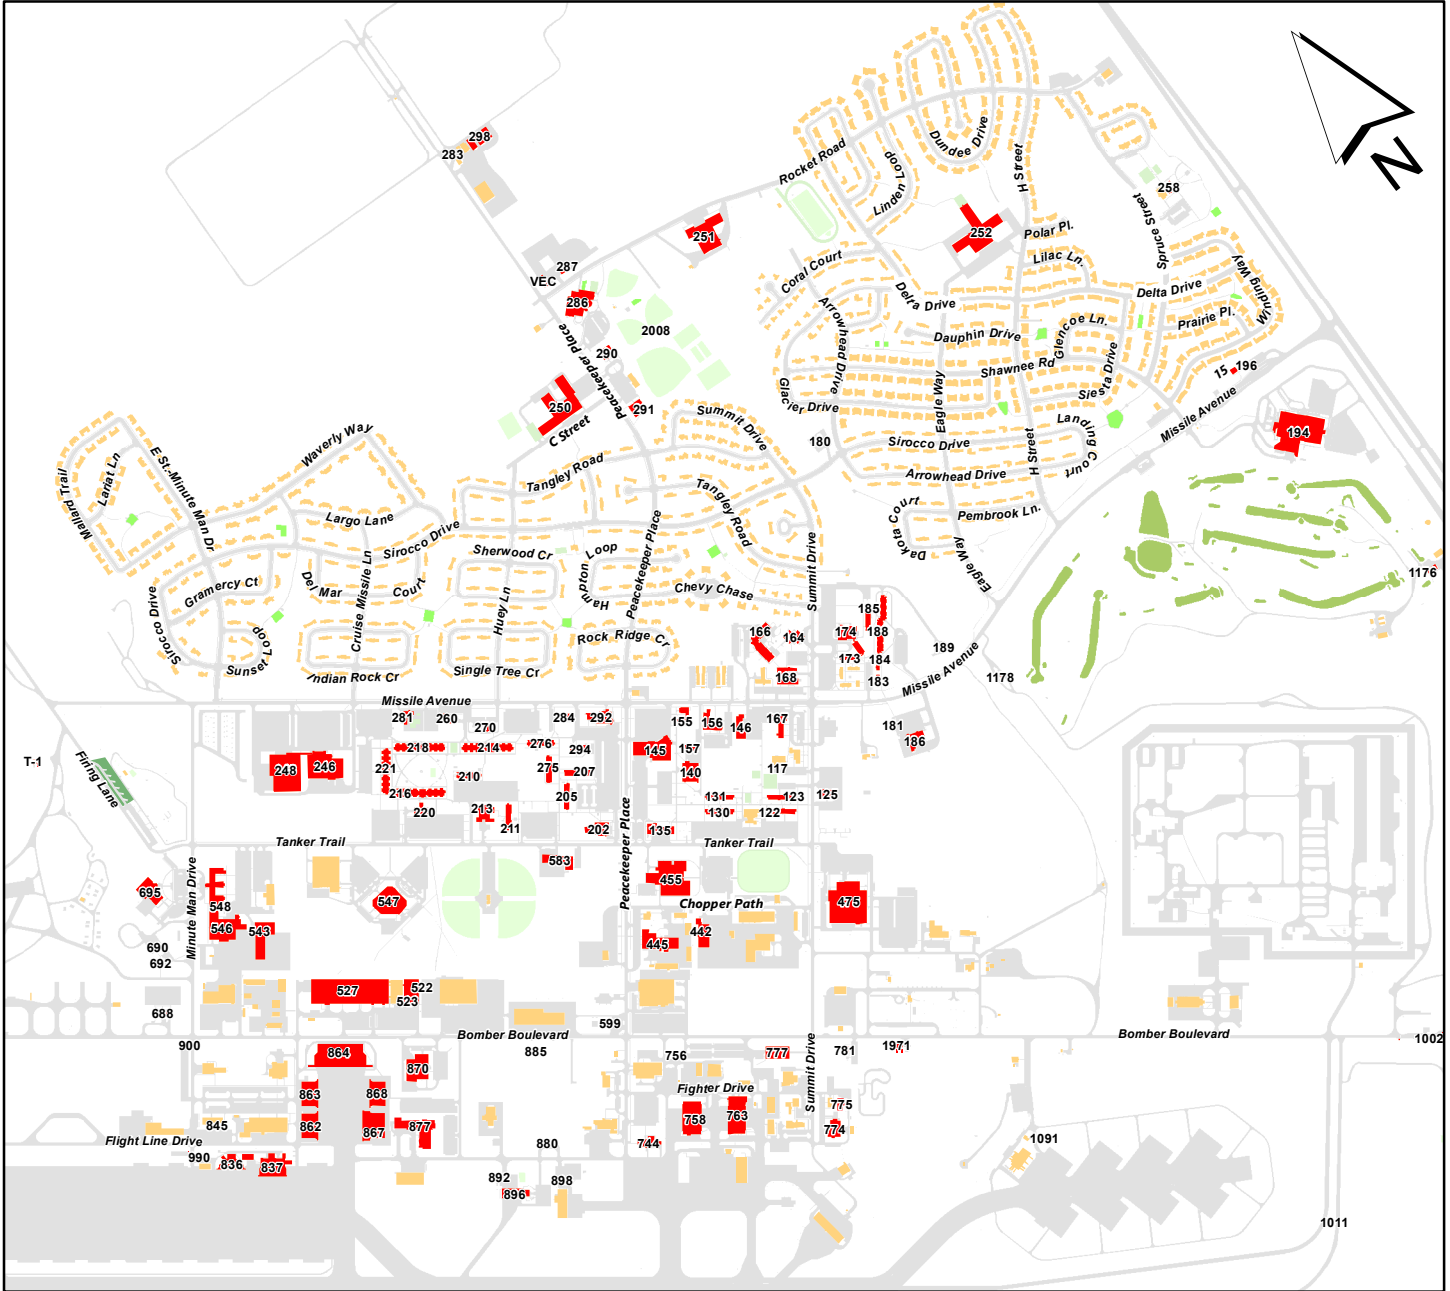

Minot Air Force Base

"Only the Best Come North!"

5th Bomb Wing HQ	167 Summit Dr	167	Dock 2	862 Cruise Missile Ln	862	North Plains Elementary	101 C St	250
5th Medical Group	194 Missile Ave	194	Dock 3	868 Flight Line Dr	868	Northern Tier Federal Credit Union	210 Summit Dr	125
5th Civil Engineer Squadron	445 Peacekeeper Pl	445	Dock 4	863 Cruise Missile Ln	863	Outdoor Recreation Center	146 Missile Ave	146
91st Missile Wing HQ	546 Minute Man Dr	546	Dock 8	864 Cruise Missile Ln	864	PMEL Lab	774 Summit Dr	774
Airfield Operations	744 Peacekeeper Pl	744	Dock 9	758 Flight Rd	758	Post Office	135 Peacekeeper Pl	135
Airman Dormitories	122, 123, 130, 131, 205, 207, 210, 214, 216, 218, 221, 275, 276		Dock 10	763 Fighter Rd	763	PRIDE Building	475 Summit Dr	475
Airman & Family Readiness Center	291 Peacekeeper Pl	291	Dorm Management	221 Missile Ave	221	Professional Development Center	260 Missile Ave	260
Airman Leadership School	220 Tanker Trl	220	DRMO	531 Bomber Blvd	531	Rockers Bar & Grill	292 Peacekeeper Pl	292
Base Exchange	248 Missile Ave	248	Education Center	156 Missile Ave	156	Rough Riders Community Center	202 Peacekeeper Pl	202
Base Supply	527 Bomber Blvd	527	Fire Station	896 Flight Line Dr	896	Sakakawea Inn	173 Summit Dr	173
Base Theater	294 Peacekeeper Pl	294	Fitness Center	455 Chopper Path	455	Shoppette	186 Missile Ave	186
Bowling Center	140 Peacekeeper Pl	140	Flight Simulation Training	476 Trainer Trl	476	Skills Development Center	583 Tanker Trl	583
Burger King	330 Missile Ave	330	Golf Course	1176 Golf Drive	1176	Swimming Pool	281 Missile Ave	281
Child Development Center	166 Missile Ave	166	Housing Maintenance	289 Peacekeeper Pl	289	Temporary Lodging Facility	158-161, 172-174, 184, 185, 188	
Combined Community Complex	145 Missile Ave	145	Housing Office	164 Summit Dr	164	Vehicle Operations	442 Chopper Path	442
Commissary	246 Missile Ave	246	Jimmy Doolittle Center	174 Summit Dr	174	Veterinary Clinic/Papa Johns	284 Missile Ave	284
Community Center	256 Spruce St	256, 258	Law Enforcement Desk	547 Tanker Trl	547	Visitor's Center	15 Missile Ave	15
Dakota Elementary School	251 Rocket Road	251	Memorial Middle School	1 Rocket Rd	251	Welcome Center	101 Missile Avenue	183
Dakota Inn Dining Facility	213 Tanker Trl	213	Network Control Center	120 Summit Dr	120	Youth Center	286 Peacekeeper Pl	286
Dock 1	867 Flight Line Dr	867	Northern Lights Chapel	155 Missile Ave	155			
			North Plains Chapel	290 Peacekeeper Pl	290			